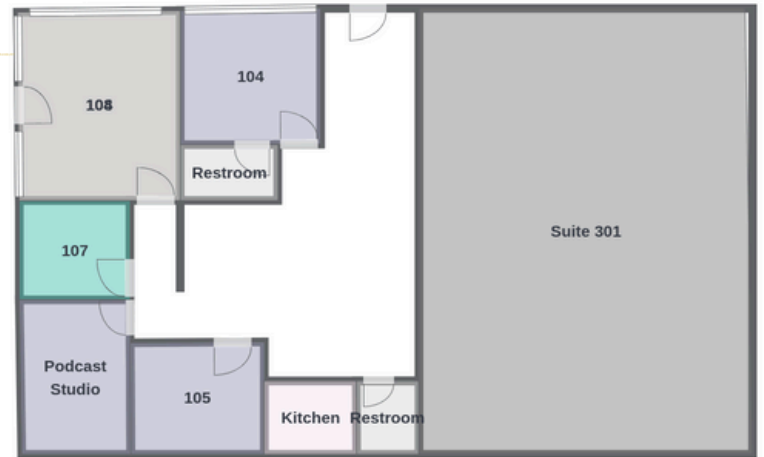

THE WORKPLACE

GRANBURY

307 W. Pearl St

steps from Granbury square

- Private offices, dedicated desks, drop-ins
- High speed redundant internet
- Office + storage space available
- Virtual mail service with Pearl Street address
- Meeting space credits with all plans
- Color printing/finishing
- Secure electronic key access
- 24 hour 4k video security
- Collaborate with Granbury professionals
- Complimentary coffee and drinks
- Walk to Granbury square