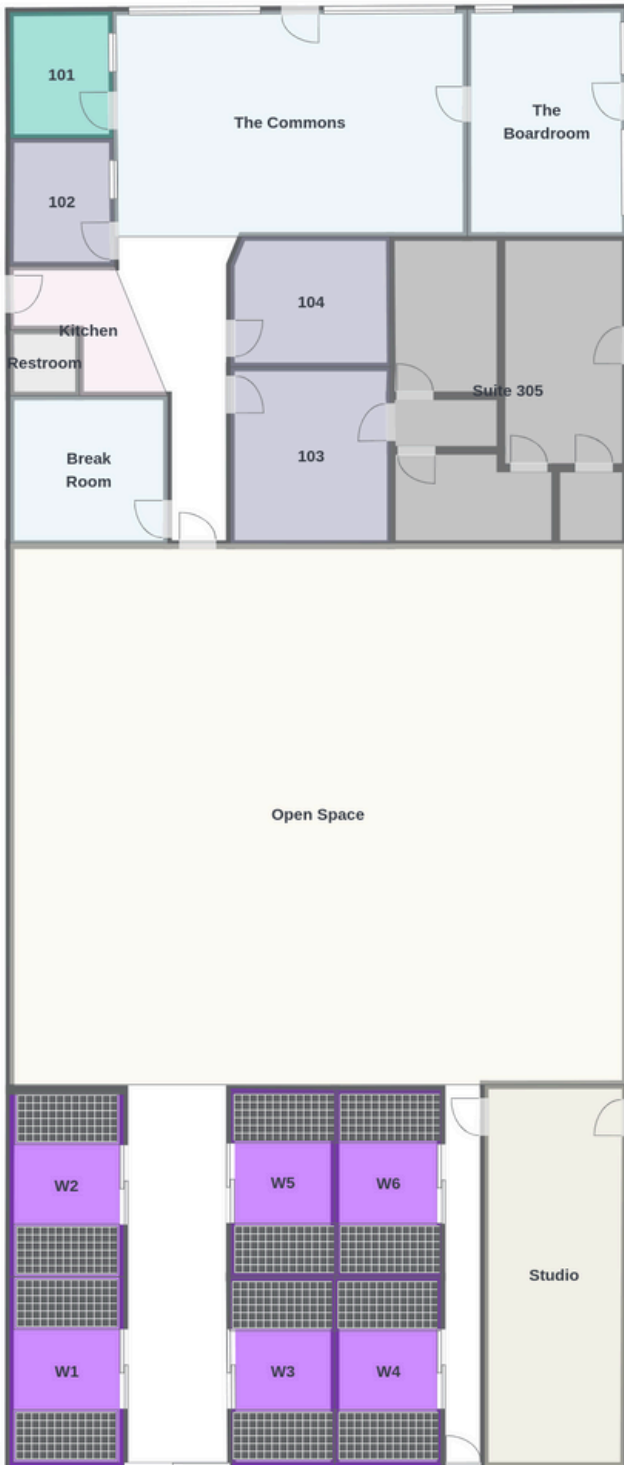

THE WORKPLACE

GRANBURY

307 W. Pearl St

steps from Granbury square

- Private offices, dedicated desks, drop-ins
- High speed redundant internet
- Office + storage space available
- Virtual mail service with Pearl Street address
- Meeting space credits with all plans
- Color printing/finishing
- Secure electronic key access
- 24 hour 4k video security
- Collaborate with Granbury professionals
- Complimentary coffee and drinks
- Walk to Granbury square