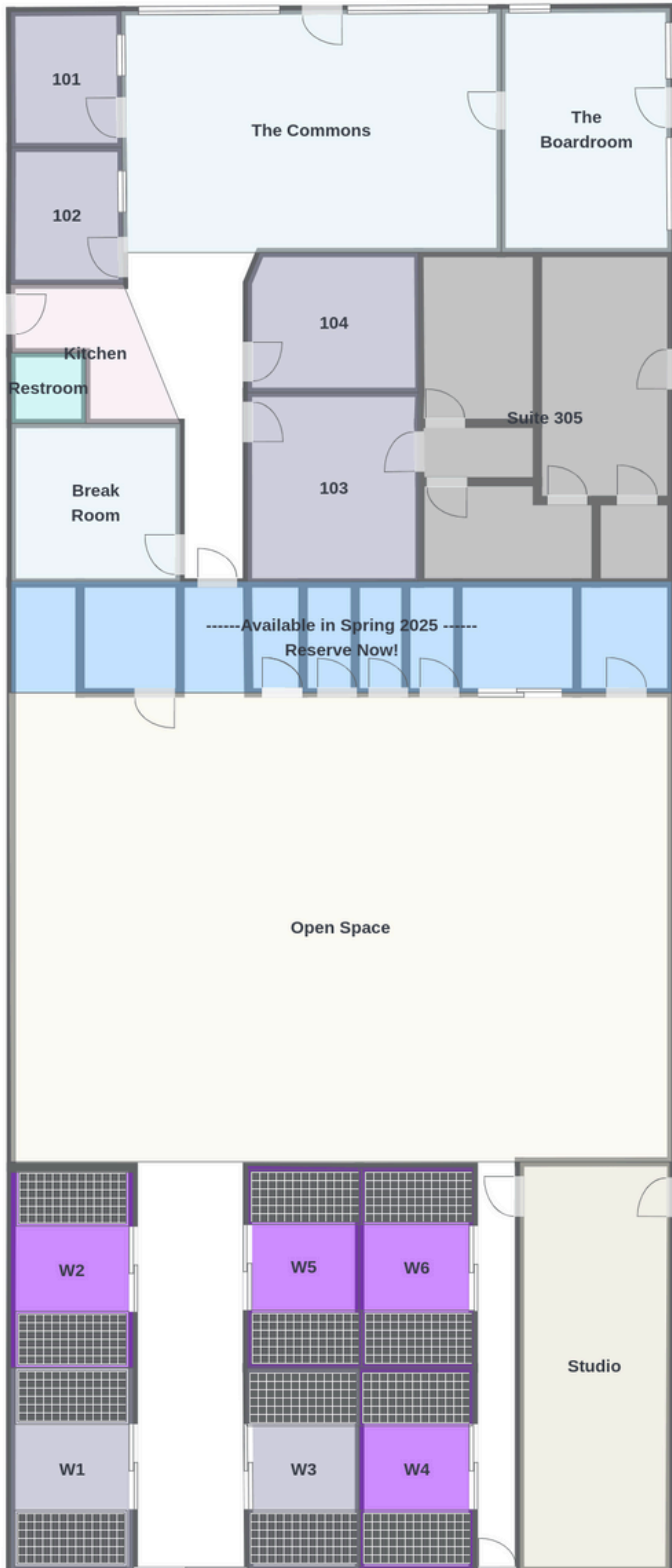

# THE WORKPLACE

### Cowarehousing starting at \$299/mo

- **112 Sq ft workspace includes:**
  - two 4x8ft racks, 620 cu. ft locking storage
  - desk and chair, electricity
- Shipping/Receiving with professional address
- Google Business Profile add-on (more leads!)
- Front of Office amenities included: printing, drinks, conference room
- Secure electronic key access / 24 hr video security
- access to Workplace thriving community of professionals
- Discounts on member events and services
- monthly membership, no long term agreement